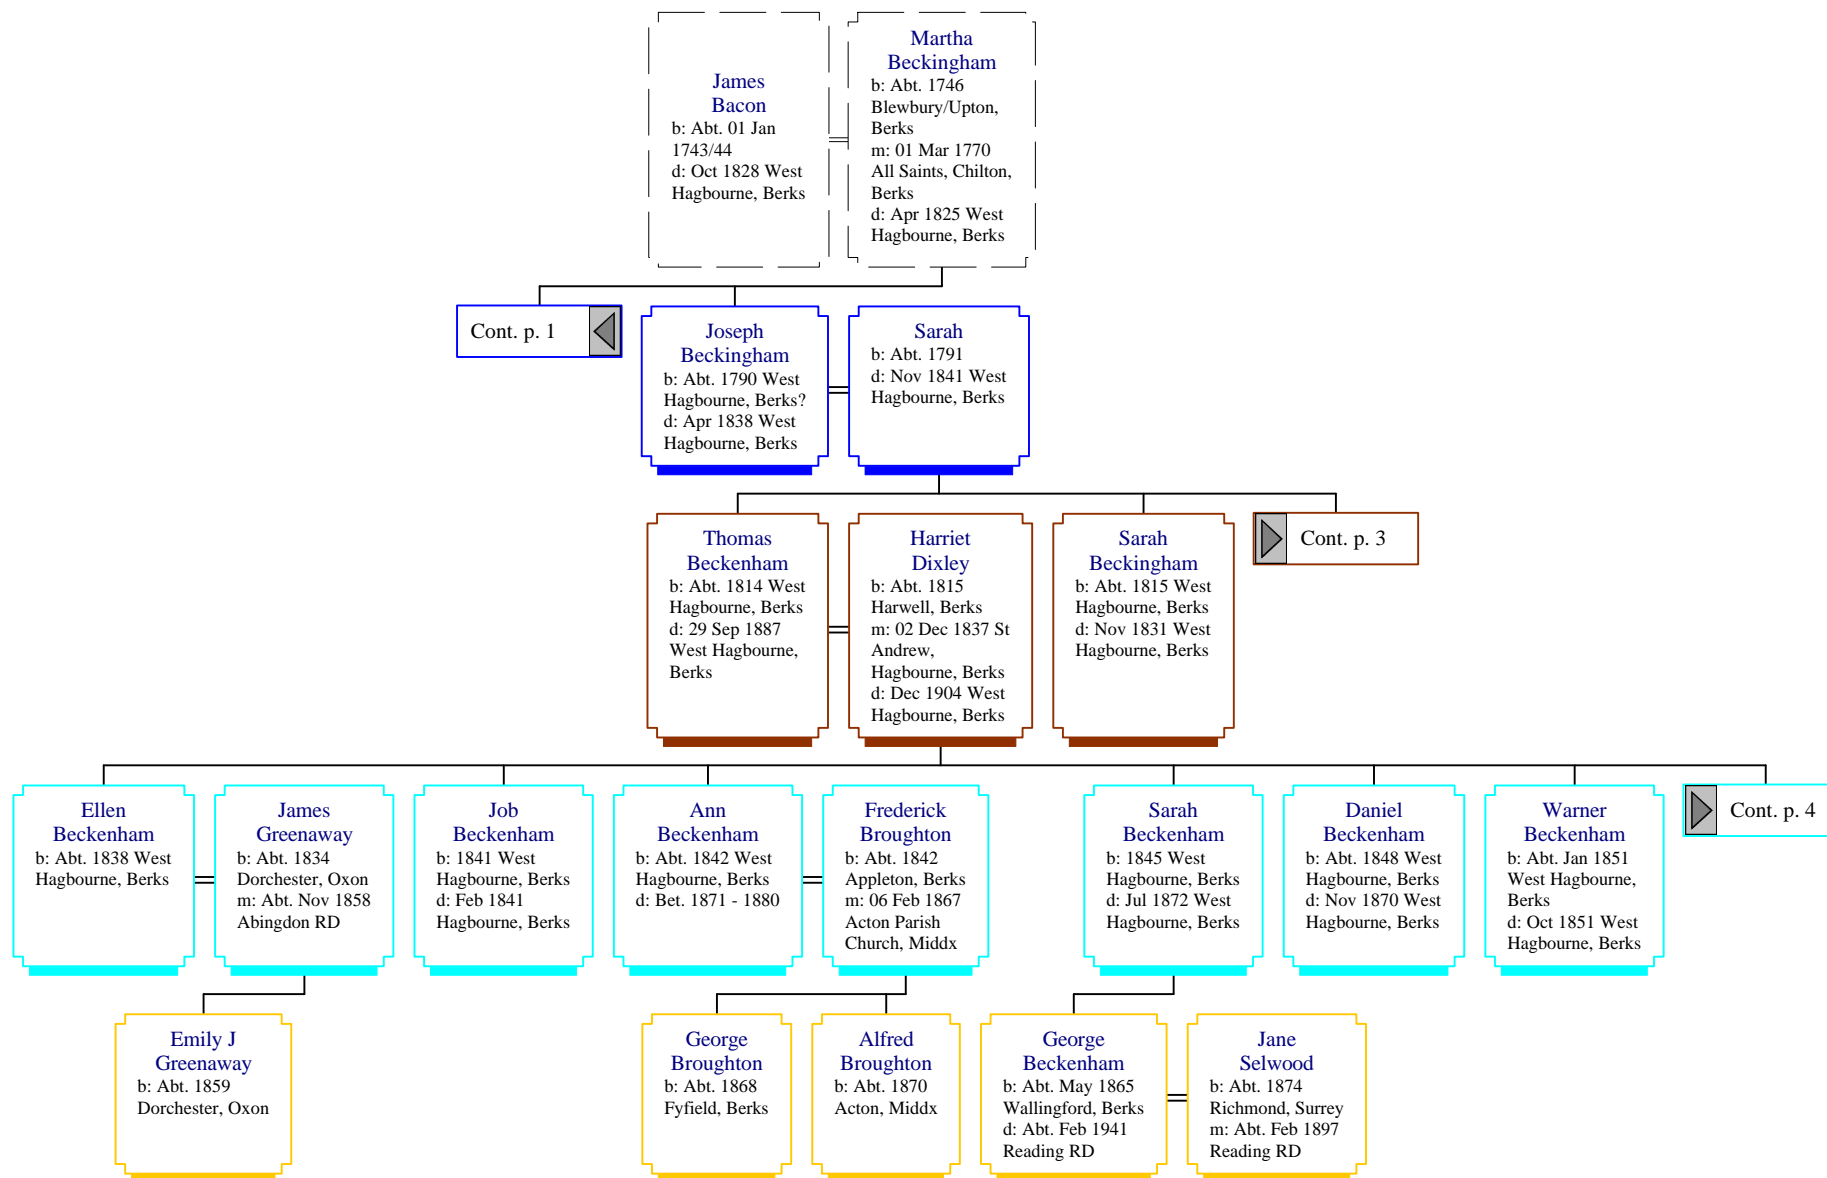

Descendants of James Bacon (1 of 8)

Descendants of James Bacon (2 of 8)

Descendants of James Bacon (3 of 8)

Descendants of James Bacon (4 of 8)

Descendants of James Bacon (5 of 8)

Descendants of James Bacon (6 of 8)

Descendants of James Bacon (7 of 8)

Descendants of James Bacon (8 of 8)

William Beckenham
b: 1849 West Hagbourne, Berks
d: Abt. Mar 1925 Sheffield

Emma Dandridge
b: Abt. 1852 Watlington, Oxfordshire
m: 14 Jan 1871 Parish Church, Watlington, Oxon
d: Abt. Jul 1913 Sheffield RD

Edith Jackson
b: Abt. 1883
m: Abt. Nov 1907 Sheffield RD
d: Abt. Nov 1956 Sheffield RD

Joseph Edward Beckingham
b: Abt. Nov 1889 Sheffield, Yorks
d: Jun 1893 Attercliffe, Yorks

Alice Nora Beckingham
b: Sep 1891 Sheffield RD
d: Jun 1892 Attercliffe, Yorks