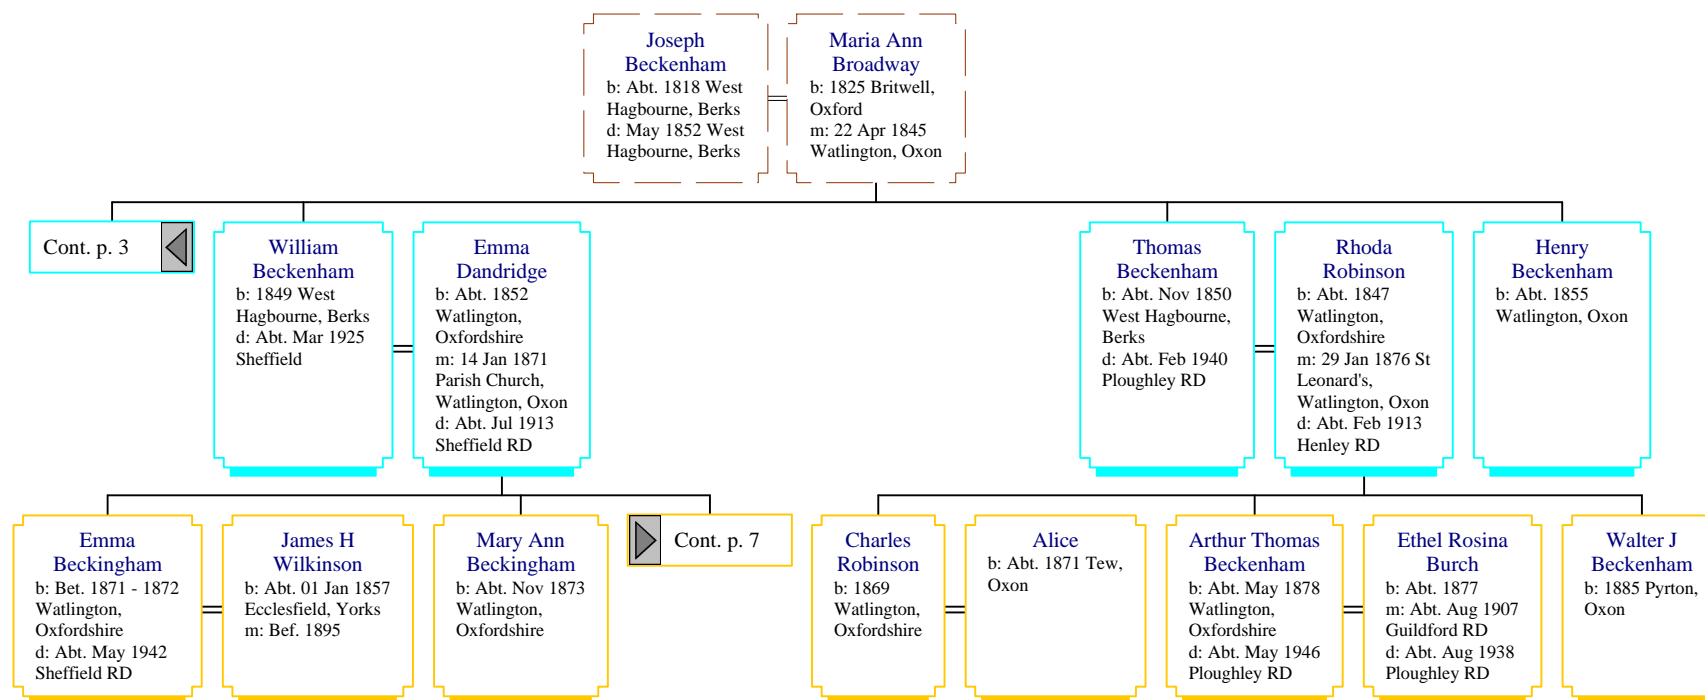

Descendants of James Bacon (1 of 8)

Descendants of James Bacon (2 of 8)

Descendants of James Bacon (3 of 8)

Descendants of James Bacon (4 of 8)

Descendants of James Bacon (5 of 8)

Descendants of James Bacon (6 of 8)

Descendants of James Bacon (7 of 8)

Descendants of James Bacon (8 of 8)

William Beckenham
b: 1849 West Hagbourne, Berks
d: Abt. Mar 1925 Sheffield

Emma Dandridge
b: Abt. 1852 Watlington, Oxfordshire
m: 14 Jan 1871 Parish Church, Watlington, Oxon
d: Abt. Jul 1913 Sheffield RD

Cont. p. 7

John Thomas Beckingham
b: Abt. May 1884 Sheffield, Yorks
d: Abt. Aug 1922 Sheffield RD

Selina Heppenstall
b: Abt. 1882 Sheffield
m: Abt. May 1905 Sheffield RD
d: Abt. Nov 1968 Sheffield RD

George Henry Beckingham
b: Abt. Aug 1886 Sheffield, Yorks
d: Abt. Feb 1952 Sheffield RD

Edith Jackson
b: Abt. 1883
m: Abt. Nov 1907 Sheffield RD
d: Abt. Nov 1956 Sheffield RD

Joseph Edward Beckingham
b: Abt. Nov 1889 Sheffield, Yorks
d: Jun 1893 Attercliffe, Yorks

Alice Nora Beckingham
b: Sep 1891 Sheffield RD
d: Jun 1892 Attercliffe, Yorks