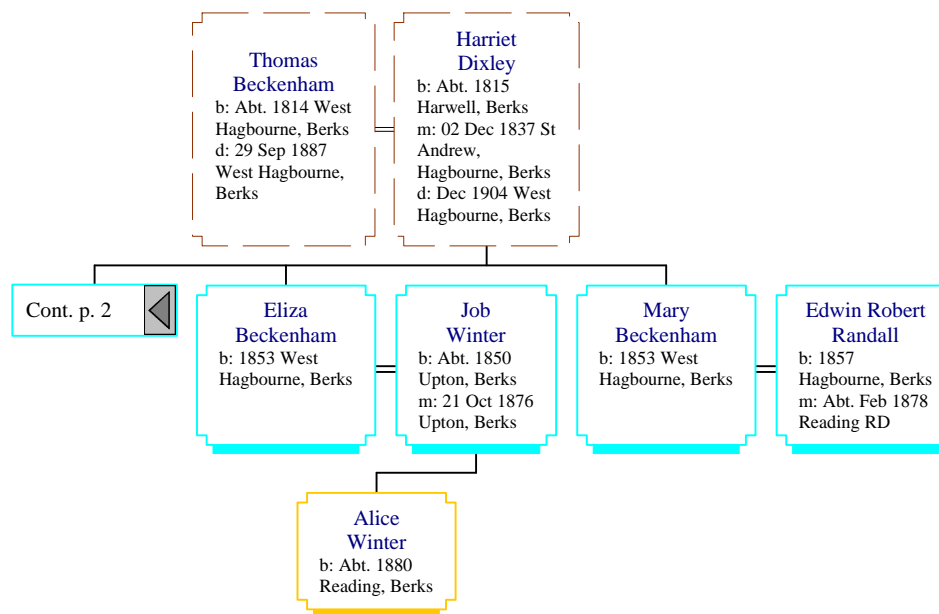

Descendants of James Bacon (1 of 8)

Descendants of James Bacon (2 of 8)

Descendants of James Bacon (3 of 8)

Descendants of James Bacon (4 of 8)

Descendants of James Bacon (5 of 8)

Descendants of James Bacon (6 of 8)

Descendants of James Bacon (7 of 8)

Descendants of James Bacon (8 of 8)

William Beckenham
b: 1849 West Hagbourne, Berks
d: Abt. Mar 1925 Sheffield

Emma Dandridge
b: Abt. 1852 Watlington, Oxfordshire
m: 14 Jan 1871 Parish Church, Watlington, Oxon
d: Abt. Jul 1913 Sheffield RD