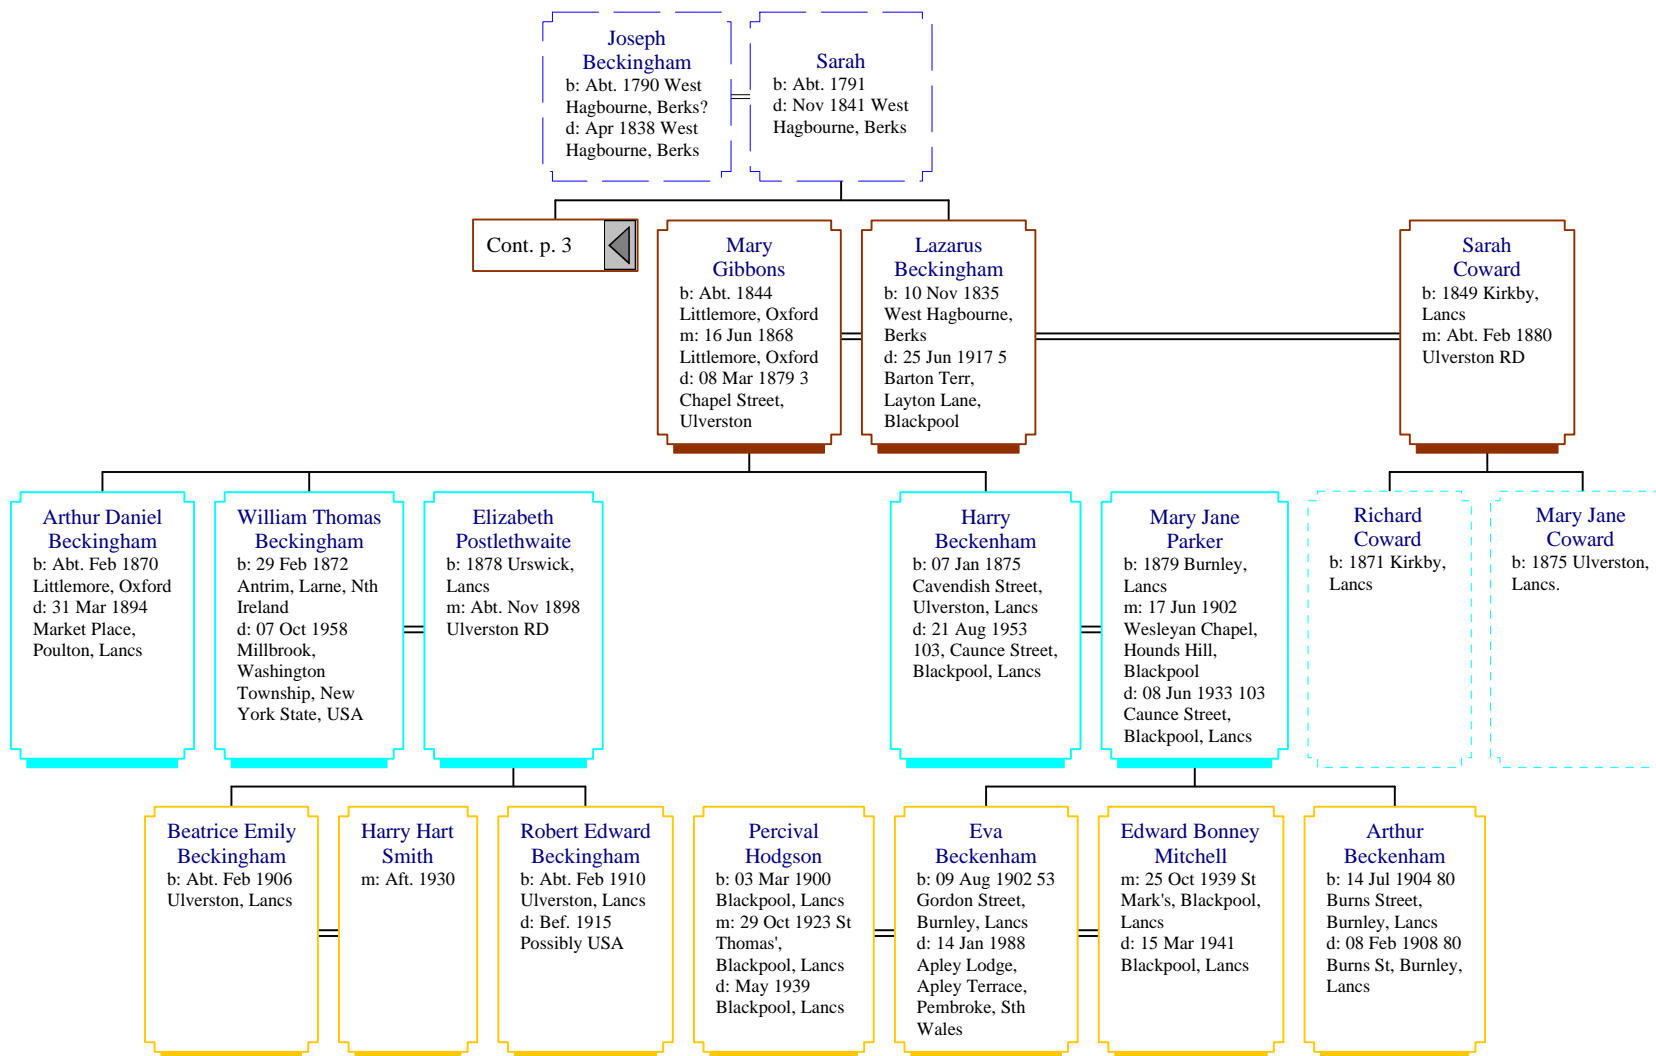

Descendants of James Bacon (1 of 8)

Descendants of James Bacon (2 of 8)

Descendants of James Bacon (3 of 8)

Descendants of James Bacon (4 of 8)

Descendants of James Bacon (5 of 8)

Descendants of James Bacon (6 of 8)

Descendants of James Bacon (7 of 8)

Descendants of James Bacon (8 of 8)

William Beckenham
b: 1849 West Hagbourne, Berks
d: Abt. Mar 1925 Sheffield

Emma Dandridge
b: Abt. 1852 Watlington, Oxfordshire
m: 14 Jan 1871 Parish Church, Watlington, Oxon
d: Abt. Jul 1913 Sheffield RD

Cont. p. 7

John Thomas Beckingham
b: Abt. May 1884 Sheffield, Yorks
d: Abt. Aug 1922 Sheffield RD

Selina Heppenstall
b: Abt. 1882 Sheffield
m: Abt. May 1905 Sheffield RD
d: Abt. Nov 1968 Sheffield RD

George Henry Beckingham
b: Abt. Aug 1886 Sheffield, Yorks
d: Abt. Feb 1952 Sheffield RD

Edith Jackson
b: Abt. 1883
m: Abt. Nov 1907 Sheffield RD
d: Abt. Nov 1956 Sheffield RD

Joseph Edward Beckingham
b: Abt. Nov 1889 Sheffield, Yorks
d: Jun 1893 Attercliffe, Yorks

Alice Nora Beckingham
b: Sep 1891 Sheffield RD
d: Jun 1892 Attercliffe, Yorks