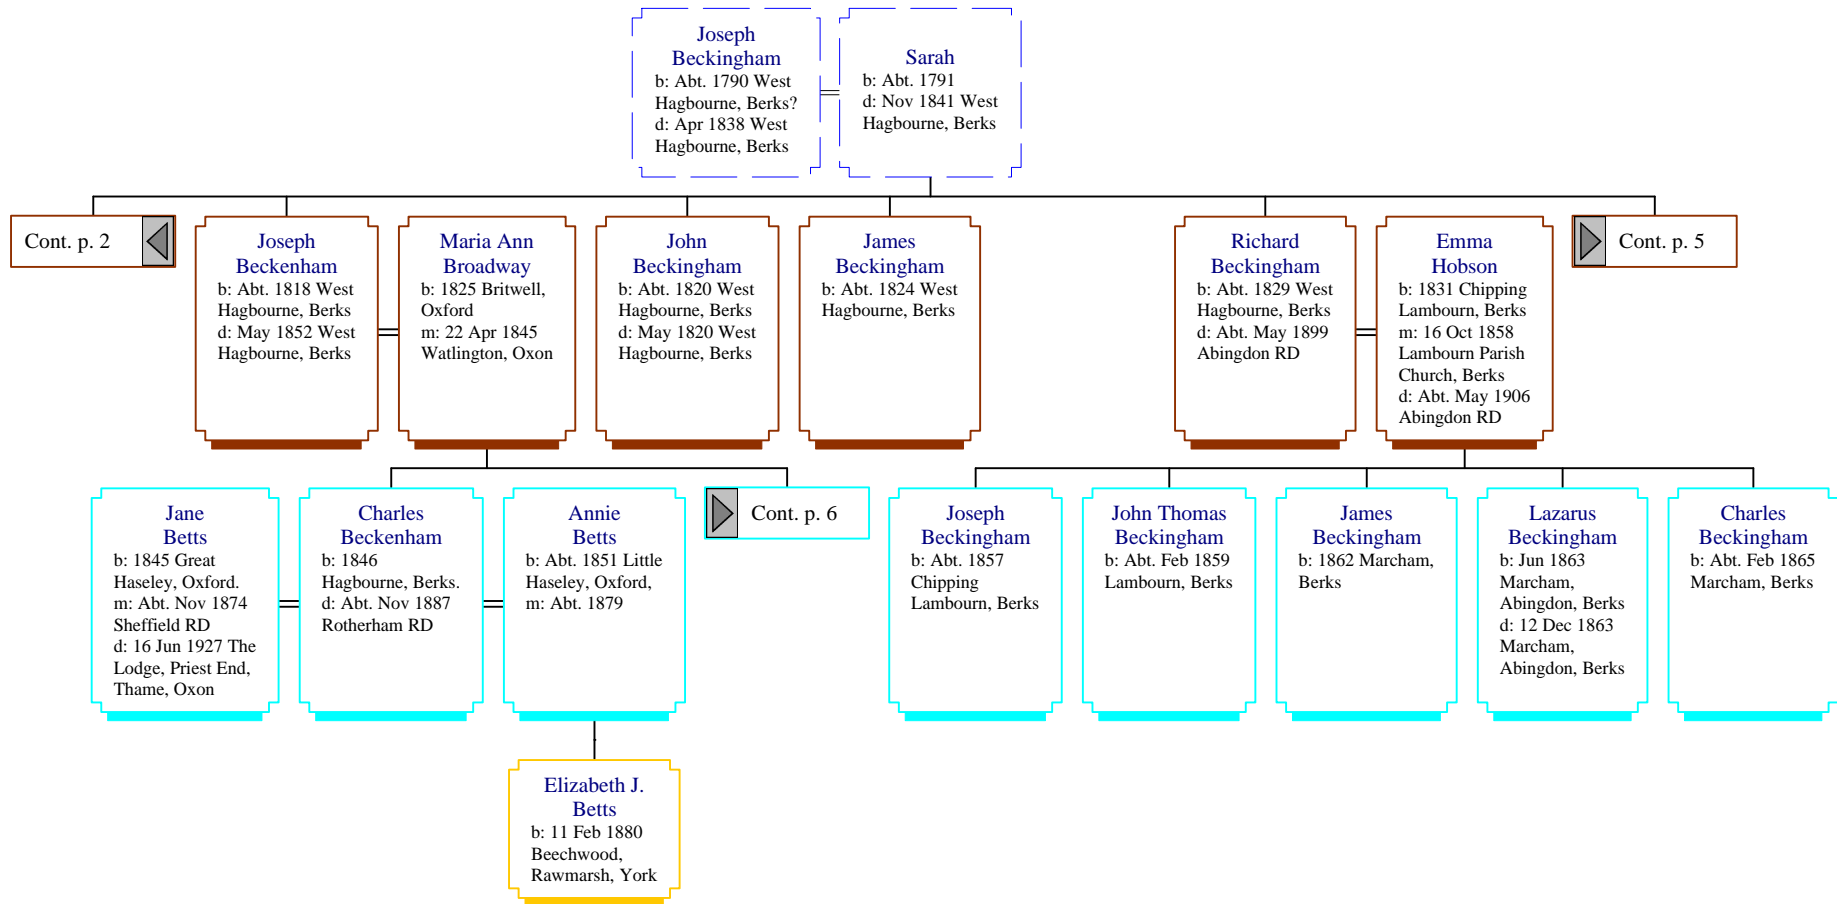

Descendants of James Bacon (1 of 8)

Descendants of James Bacon (2 of 8)

Descendants of James Bacon (3 of 8)

Descendants of James Bacon (4 of 8)

Descendants of James Bacon (5 of 8)

Descendants of James Bacon (6 of 8)

Descendants of James Bacon (7 of 8)

Descendants of James Bacon (8 of 8)

William Beckenham
b: 1849 West Hagbourne, Berks
d: Abt. Mar 1925 Sheffield

Emma Dandridge
b: Abt. 1852 Watlington, Oxfordshire
m: 14 Jan 1871 Parish Church, Watlington, Oxon
d: Abt. Jul 1913 Sheffield RD

Cont. p. 7

John Thomas Beckingham
b: Abt. May 1884 Sheffield, Yorks
d: Abt. Aug 1922 Sheffield RD

Selina Heppenstall
b: Abt. 1882 Sheffield
m: Abt. May 1905 Sheffield RD
d: Abt. Nov 1968 Sheffield RD

George Henry Beckingham
b: Abt. Aug 1886 Sheffield, Yorks
d: Abt. Feb 1952 Sheffield RD

Edith Jackson
b: Abt. 1883
m: Abt. Nov 1907 Sheffield RD
d: Abt. Nov 1956 Sheffield RD

Joseph Edward Beckingham
b: Abt. Nov 1889 Sheffield, Yorks
d: Jun 1893 Attercliffe, Yorks

Alice Nora Beckingham
b: Sep 1891 Sheffield RD
d: Jun 1892 Attercliffe, Yorks