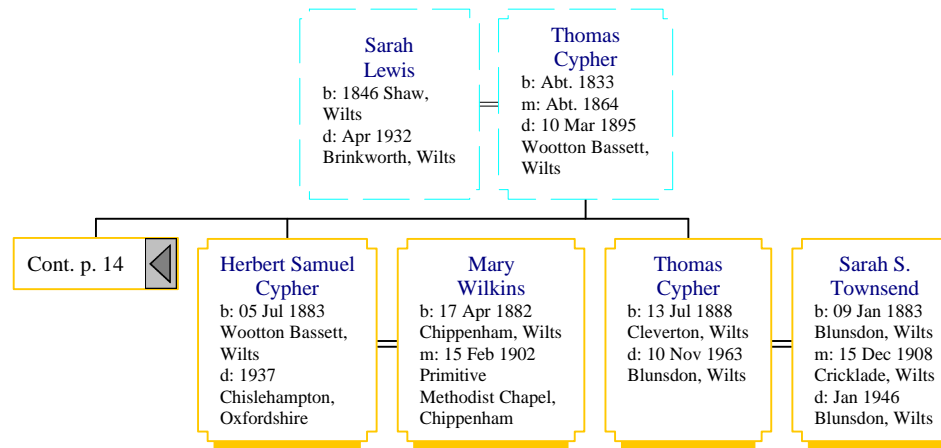

## Descendants of Elizabeth Beckingham (13 of 22)

*Descendants of Elizabeth Beckingham (14 of 22)*

Sarah  
Lewis  
b: 1846 Shaw,  
Wilts  
d: Apr 1932  
Brinkworth, Wilts

Thomas  
Cypher  
b: Abt. 1833  
m: Abt. 1864  
d: 10 Mar 1895  
Wootton Bassett,  
Wilts

*Descendants of Elizabeth Beckingham (15 of 22)*

*Descendants of Elizabeth Beckingham (16 of 22)*

## Descendants of Elizabeth Beckingham (17 of 22)

*Descendants of Elizabeth Beckingham (18 of 22)*