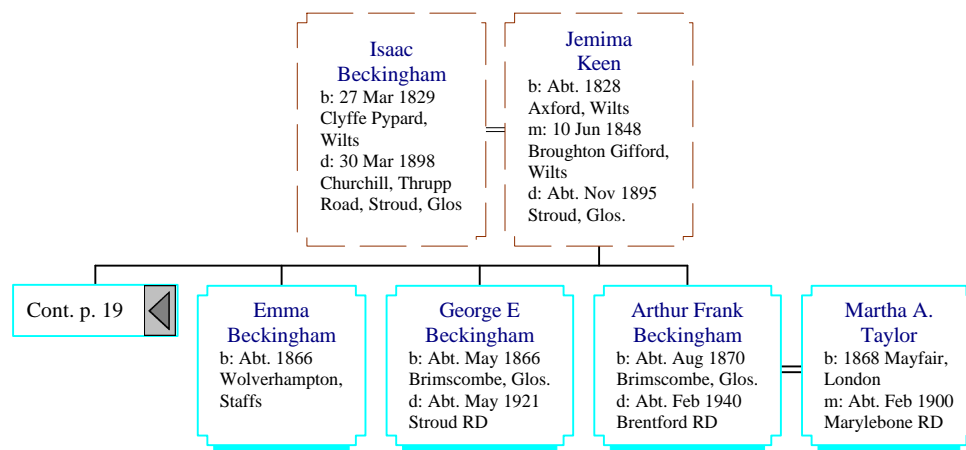

## Descendants of Elizabeth Beckingham (17 of 22)

*Descendants of Elizabeth Beckingham (18 of 22)*

## Descendants of Elizabeth Beckingham (19 of 22)

*Descendants of Elizabeth Beckingham (20 of 22)*

**William Beckingham**  
b: 18 Mar 1851  
Clyffe Pypard,  
Bushton, Wilts  
d: Abt. Feb 1918  
Stroud, Gos

**Matilda Little**  
b: 20 Nov 1857  
Rodborough, Gos  
m: 24 Dec 1873  
Register Office,  
Stroud,  
Gloucestershire.  
d: Abt. May 1930  
Stroud, Gos.

*Descendants of Elizabeth Beckingham (21 of 22)*