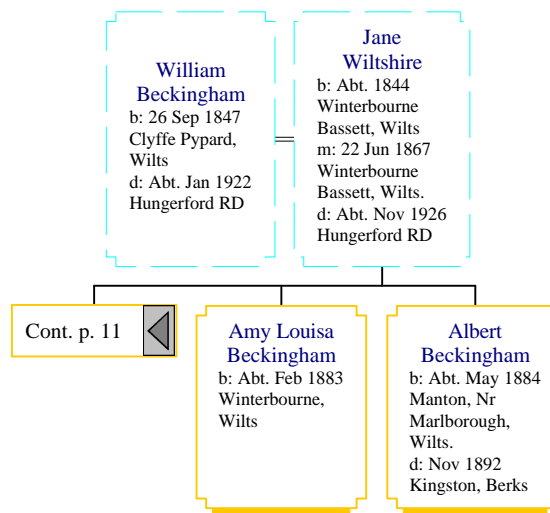

## Descendants of Elizabeth Beckingham (12 of 22)

## Descendants of Elizabeth Beckingham (13 of 22)

*Descendants of Elizabeth Beckingham (14 of 22)*

Sarah  
Lewis  
b: 1846 Shaw,  
Wilts  
d: Apr 1932  
Brinkworth, Wilts

Thomas  
Cypher  
b: Abt. 1833  
m: Abt. 1864  
d: 10 Mar 1895  
Wootton Bassett,  
Wilts

*Descendants of Elizabeth Beckingham (15 of 22)*

*Descendants of Elizabeth Beckingham (16 of 22)*