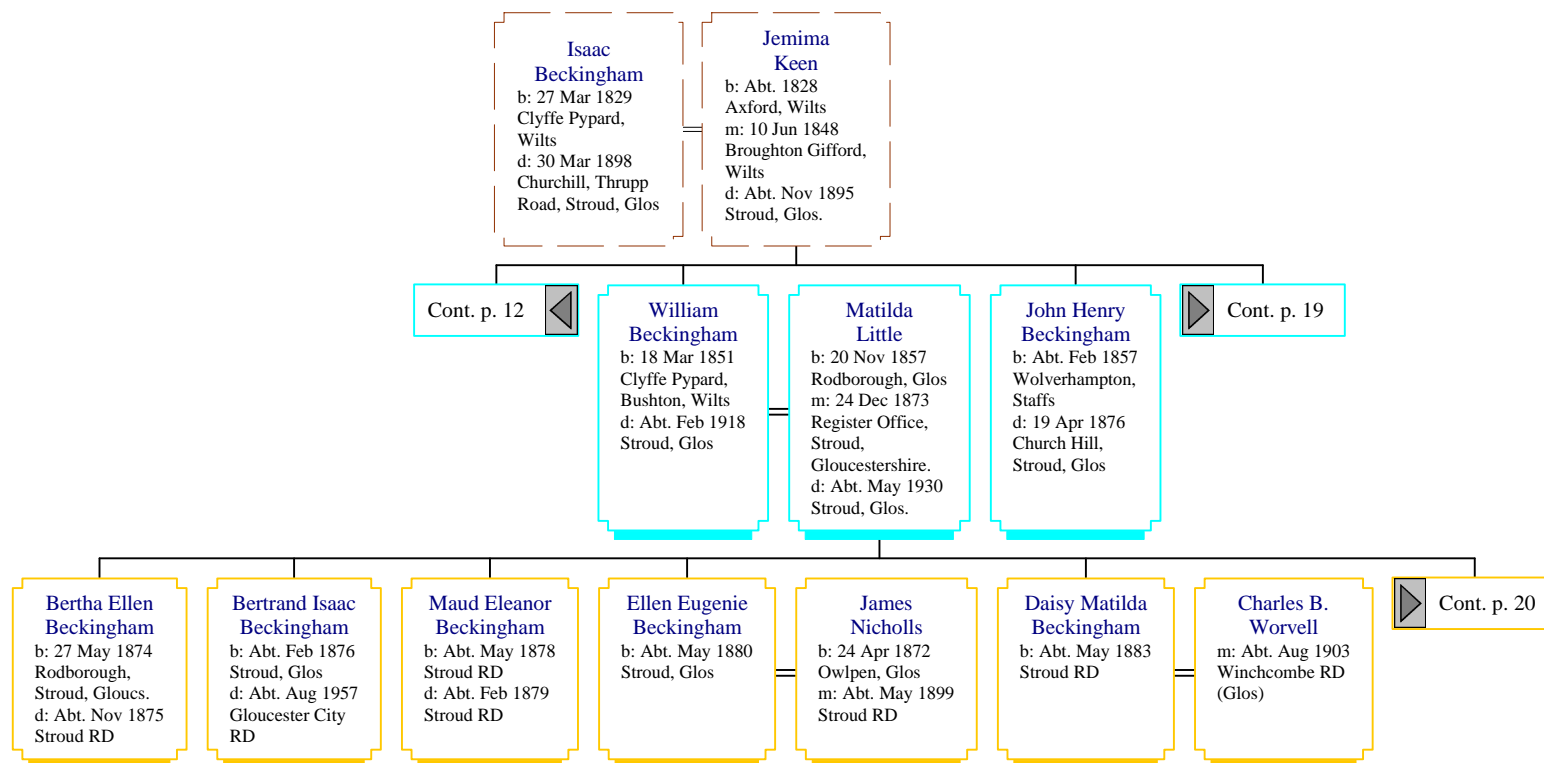

Descendants of Elizabeth Beckingham (17 of 22)