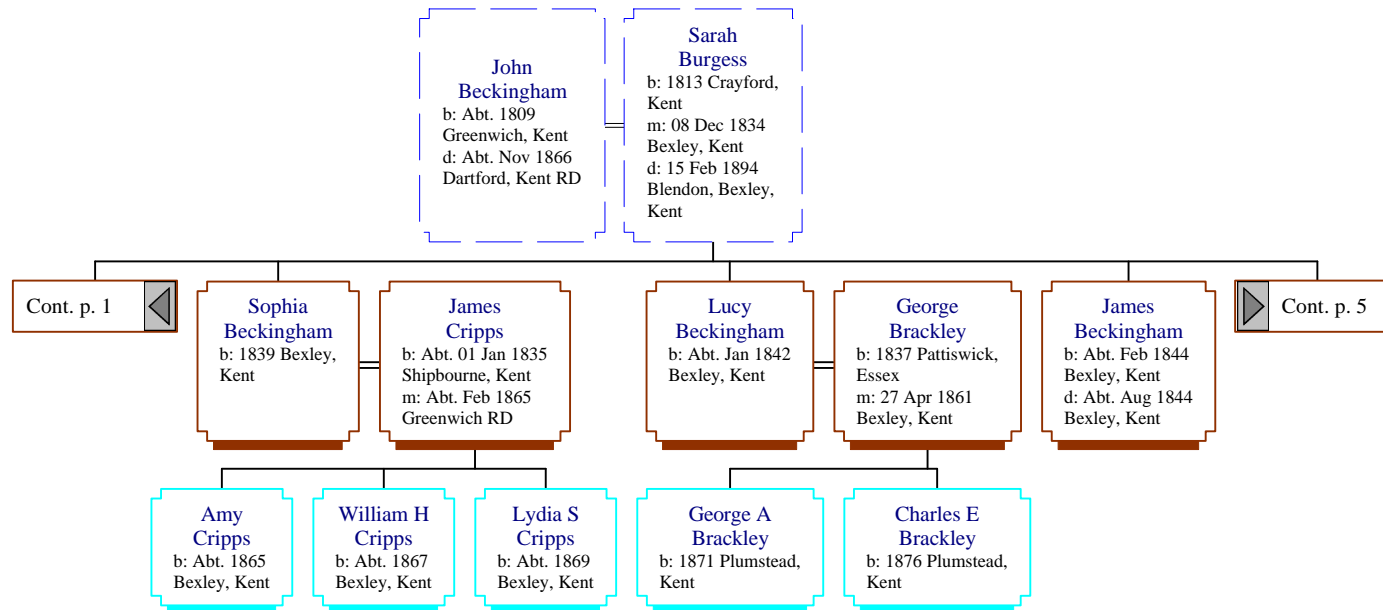

## Descendants of William Beckingham (1 of 11)

## Descendants of William Beckingham (2 of 11)

## Descendants of William Beckingham (3 of 11)

**Violet Daisy Denyer**

b: 24 Mar 1889  
m: Abt. Feb 1920  
Wandsworth RD  
d: Abt. Nov 1969  
Wandsworth RD

Cont. p. 11

*Descendants of William Beckingham (11 of 11)*