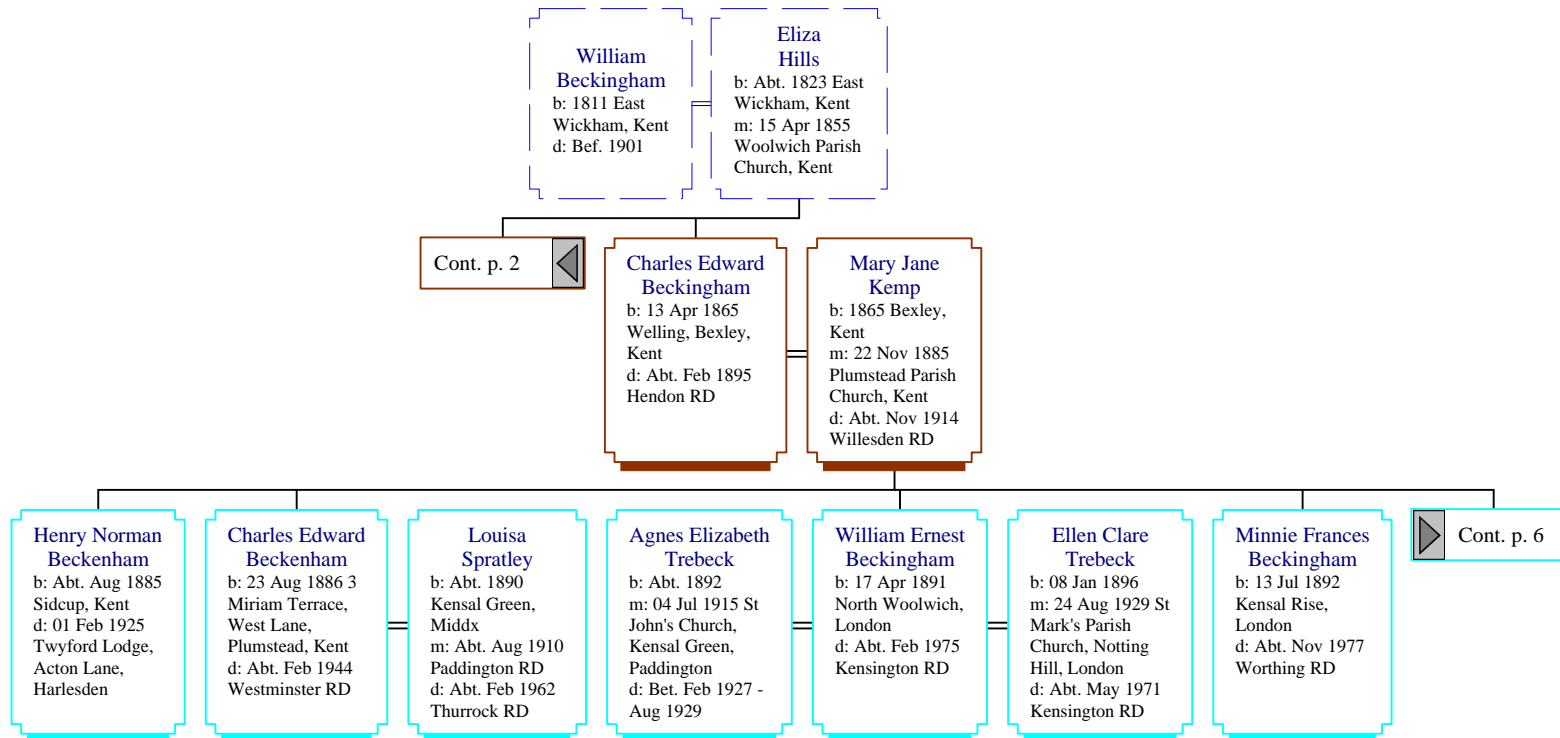

Descendants of William Beckingham (4 of 11)