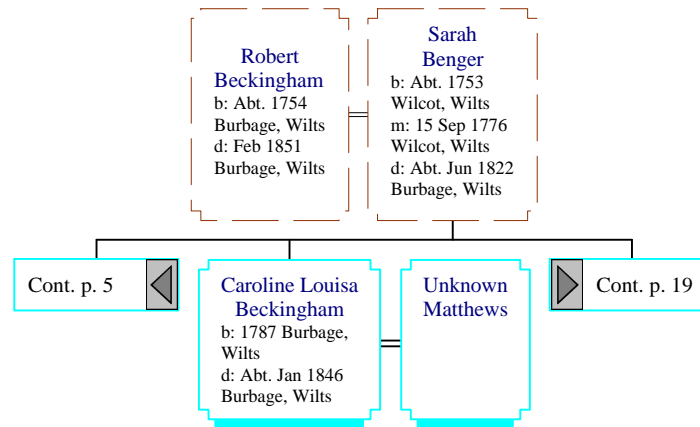

Descendants of Roger Beckingham (6 of 31)

Descendants of Roger Beckingham (7 of 31)

Thomas Beckingham
b: 1774 Burbage, Wilts
d: 12 Mar 1840 South Savernake, Wilts

Jane Pearce
b: Abt. May 1772 Wootton Rivers, Wilts
m: 27 Apr 1797 Wootton Rivers, Wilts
d: 17 Nov 1847 Ram Alley, Burbage, Wilts

Descendants of Roger Beckingham (8 of 31)

Descendants of Roger Beckingham (9 of 31)

Descendants of Roger Beckingham (10 of 31)

Descendants of Roger Beckingham (11 of 31)

Descendants of Roger Beckingham (12 of 31)

Descendants of Roger Beckingham (13 of 31)

Descendants of Roger Beckingham (14 of 31)

Descendants of Roger Beckingham (15 of 31)

Descendants of Roger Beckingham (16 of 31)

Descendants of Roger Beckingham (17 of 31)