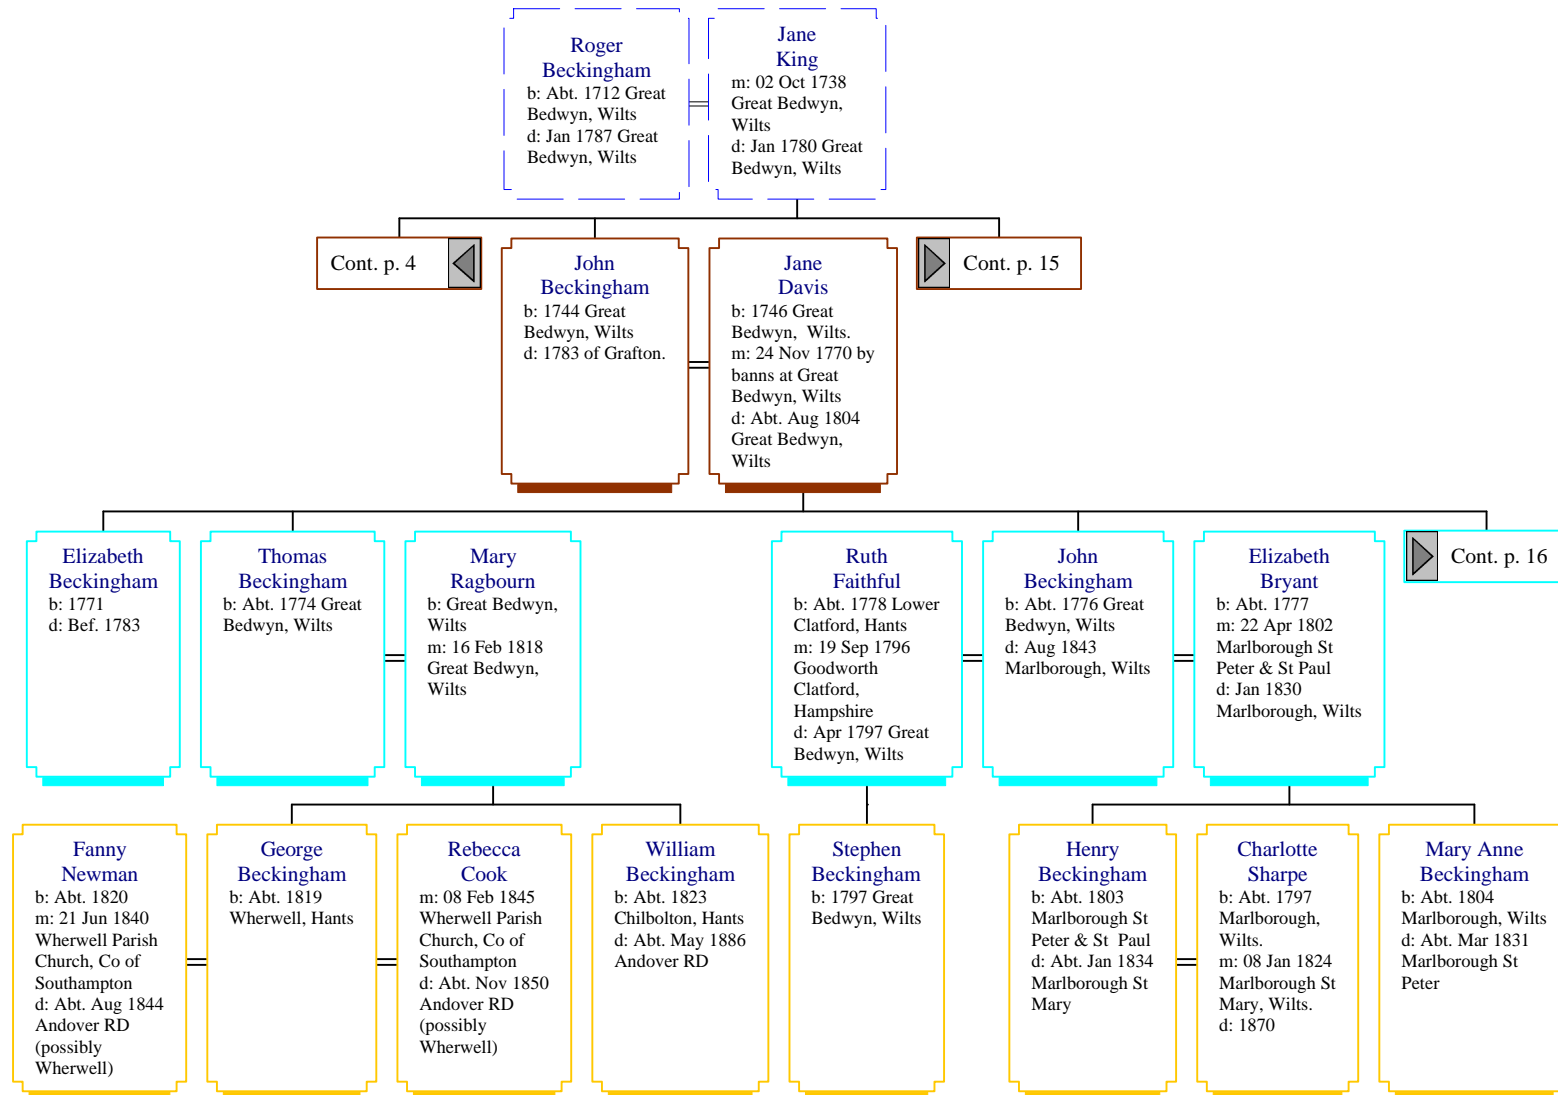

Descendants of Roger Beckingham (1 of 31)

Descendants of Roger Beckingham (2 of 31)

Descendants of Roger Beckingham (3 of 31)

Descendants of Roger Beckingham (4 of 31)

Descendants of Roger Beckingham (5 of 31)

Descendants of Roger Beckingham (6 of 31)

Descendants of Roger Beckingham (7 of 31)

Thomas Beckingham
b: 1774 Burbage, Wilts
d: 12 Mar 1840 South Savernake, Wilts

Jane Pearce
b: Abt. May 1772 Wootton Rivers, Wilts
m: 27 Apr 1797 Wootton Rivers, Wilts
d: 17 Nov 1847 Ram Alley, Burbage, Wilts

Descendants of Roger Beckingham (8 of 31)

Descendants of Roger Beckingham (9 of 31)

Descendants of Roger Beckingham (10 of 31)

Descendants of Roger Beckingham (11 of 31)

Descendants of Roger Beckingham (12 of 31)