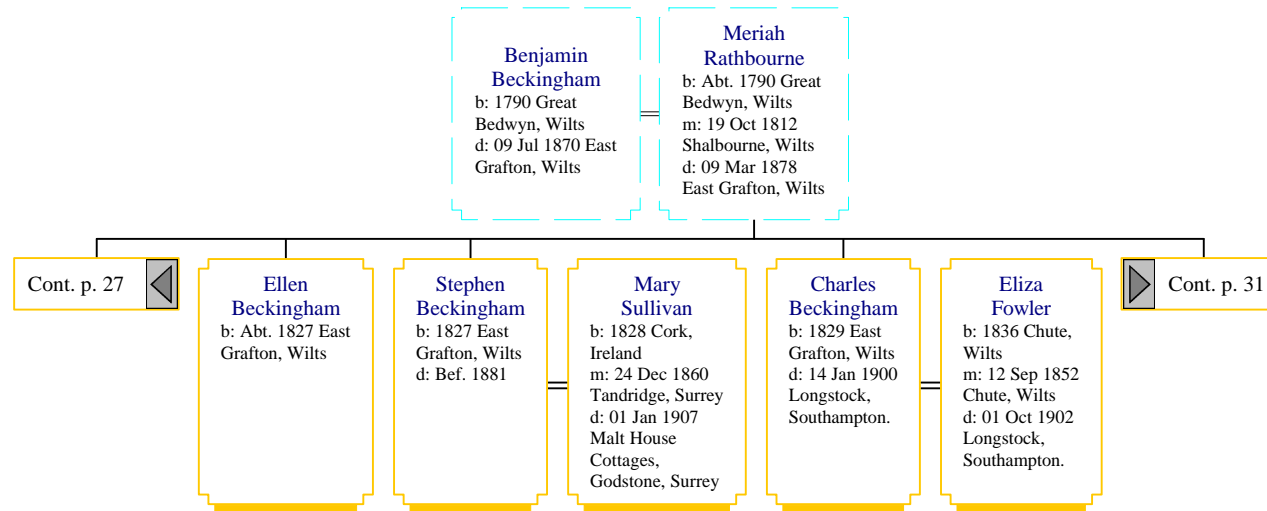

**Betsey
Crisp**
b: 12 Jun 1811
Crayford, Kent
m: 01 Dec 1849
Caterham, Surrey.
d: 27 Feb 1890
Workhouse
Infirmary,
Croydon.

Cont. p. 29

Descendants of Roger Beckingham (28 of 31)

Descendants of Roger Beckingham (29 of 31)