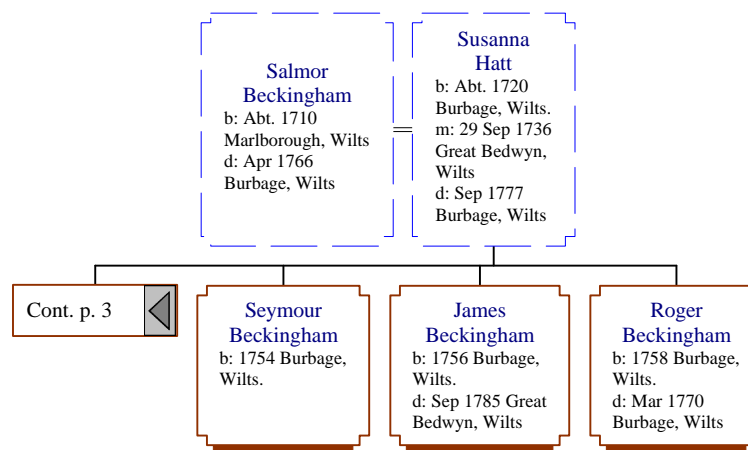

Descendants of Roger Beckingham (1 of 31)

Descendants of Roger Beckingham (2 of 31)

Descendants of Roger Beckingham (3 of 31)

Descendants of Roger Beckingham (4 of 31)

Descendants of Roger Beckingham (5 of 31)

Descendants of Roger Beckingham (6 of 31)

Descendants of Roger Beckingham (7 of 31)

Thomas Beckingham
b: 1774 Burbage, Wilts
d: 12 Mar 1840 South Savernake, Wilts

Jane Pearce
b: Abt. May 1772 Wootton Rivers, Wilts
m: 27 Apr 1797 Wootton Rivers, Wilts
d: 17 Nov 1847 Ram Alley, Burbage, Wilts