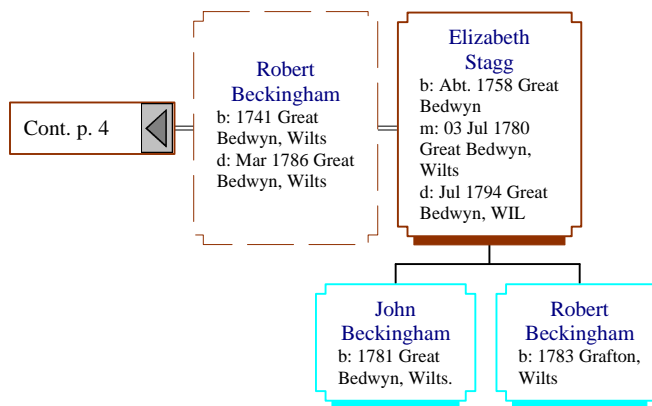

Descendants of Roger Beckingham (1 of 31)

Descendants of Roger Beckingham (2 of 31)

Descendants of Roger Beckingham (3 of 31)

Descendants of Roger Beckingham (4 of 31)

Descendants of Roger Beckingham (5 of 31)

Descendants of Roger Beckingham (6 of 31)

Descendants of Roger Beckingham (7 of 31)

Thomas Beckingham
b: 1774 Burbage, Wilts
d: 12 Mar 1840 South Savernake, Wilts

Jane Pearce
b: Abt. May 1772 Wootton Rivers, Wilts
m: 27 Apr 1797 Wootton Rivers, Wilts
d: 17 Nov 1847 Ram Alley, Burbage, Wilts

Descendants of Roger Beckingham (8 of 31)

Descendants of Roger Beckingham (9 of 31)

Descendants of Roger Beckingham (10 of 31)

Descendants of Roger Beckingham (11 of 31)

Descendants of Roger Beckingham (12 of 31)