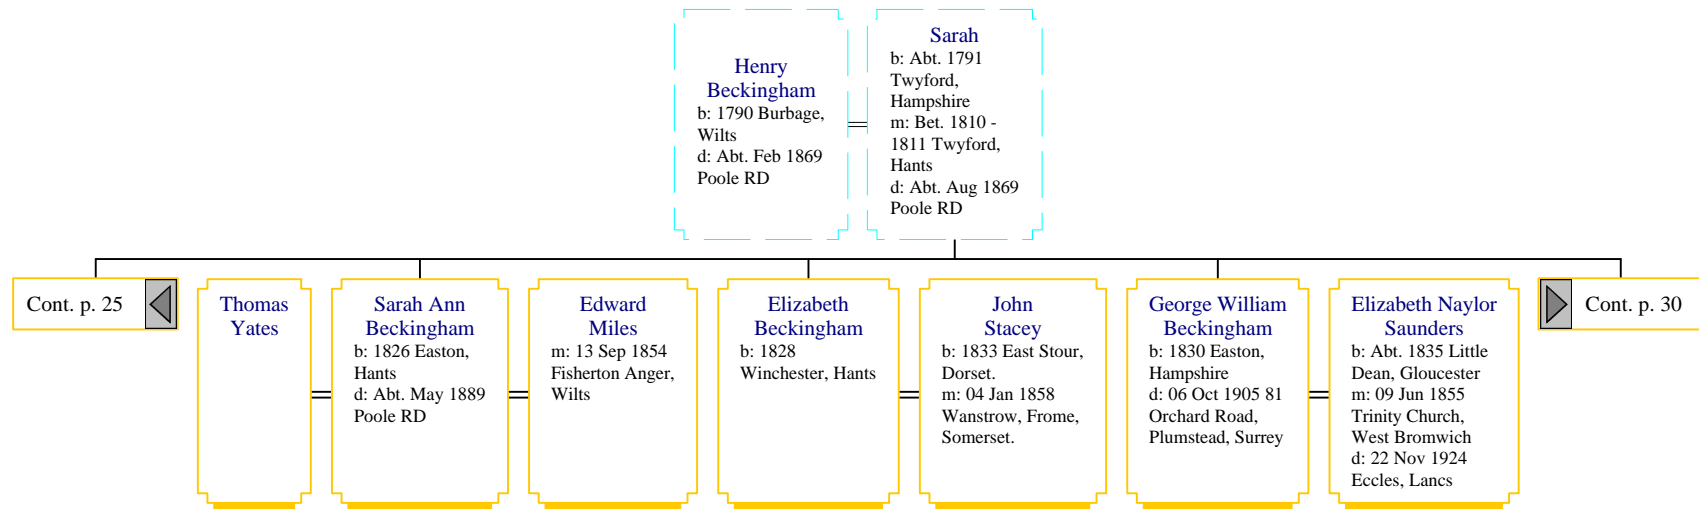

**James
Beckingham**
b: 1822 East
Grafton, Wilts
d: 07 Sep 1873
Union Workhouse,
Epsom, Surrey

**Emmalina
Gell**
m: 17 Dec 1860
Stockport Parish
Church, Cheshire
d: Abt. Feb 1861
Stockport RD

**John
Beckingham**
b: 1824 East
Grafton, Wilts
d: Dec 1885
Croydon RD

**Betsey
Crisp**
b: 12 Jun 1811
Crayford, Kent
m: 01 Dec 1849
Caterham, Surrey.
d: 27 Feb 1890
Workhouse
Infirmary,
Croydon.

Cont. p. 29

Descendants of Roger Beckingham (28 of 31)

Descendants of Roger Beckingham (29 of 31)