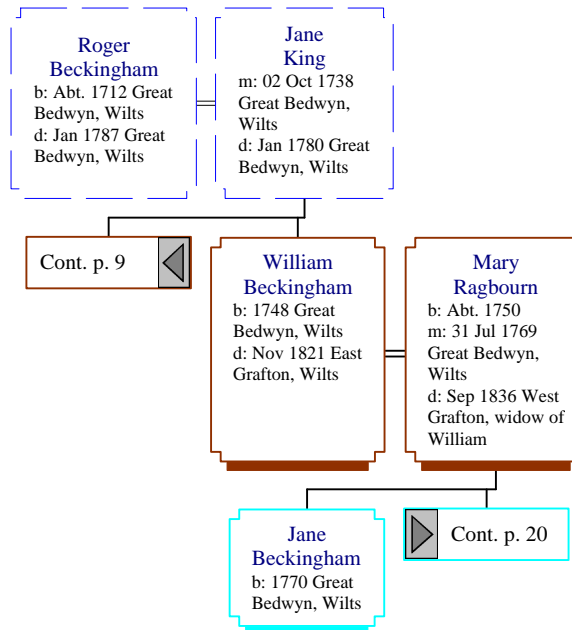

Descendants of Roger Beckingham (6 of 31)

Descendants of Roger Beckingham (7 of 31)

Thomas Beckingham
b: 1774 Burbage, Wilts
d: 12 Mar 1840 South Savernake, Wilts

Jane Pearce
b: Abt. May 1772 Wootton Rivers, Wilts
m: 27 Apr 1797 Wootton Rivers, Wilts
d: 17 Nov 1847 Ram Alley, Burbage, Wilts

Descendants of Roger Beckingham (8 of 31)

Descendants of Roger Beckingham (9 of 31)

Descendants of Roger Beckingham (10 of 31)

Descendants of Roger Beckingham (11 of 31)

Descendants of Roger Beckingham (12 of 31)

Descendants of Roger Beckingham (13 of 31)

Descendants of Roger Beckingham (14 of 31)

Descendants of Roger Beckingham (15 of 31)

Descendants of Roger Beckingham (16 of 31)

Descendants of Roger Beckingham (17 of 31)