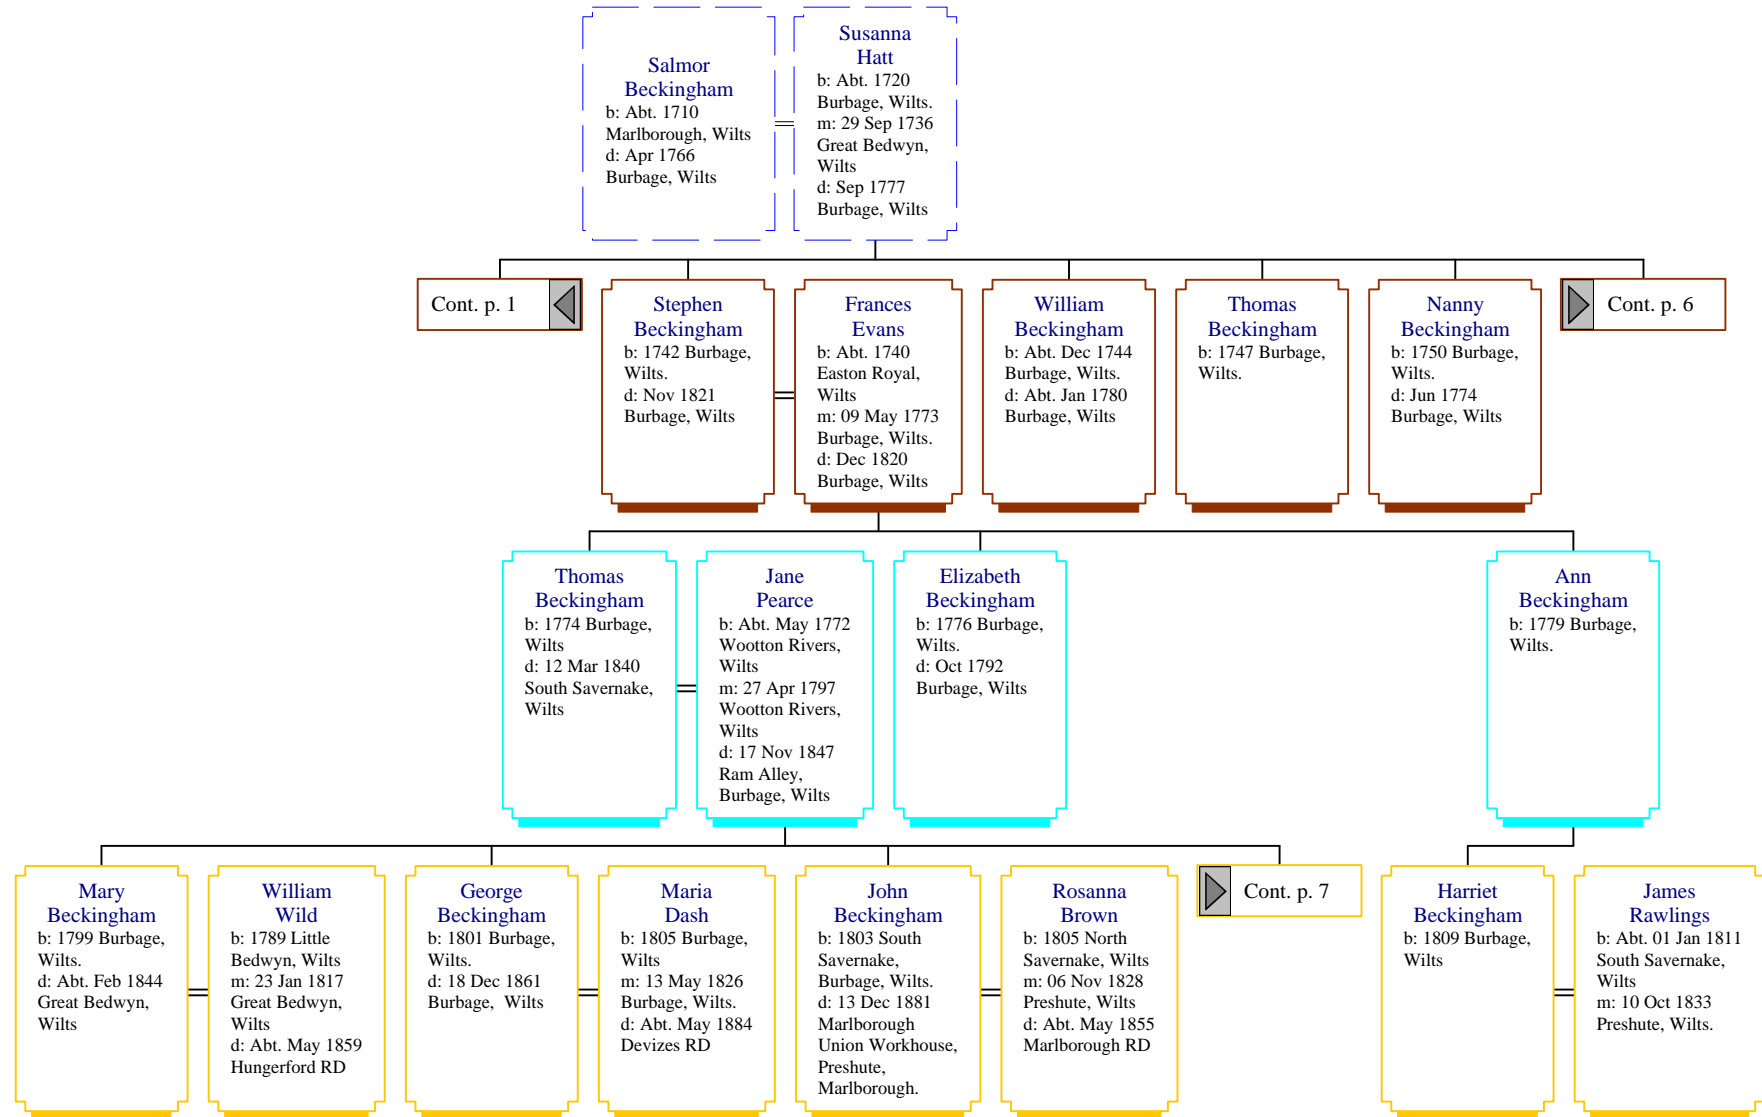

Descendants of Roger Beckingham (1 of 31)

Descendants of Roger Beckingham (2 of 31)

Descendants of Roger Beckingham (3 of 31)

Descendants of Roger Beckingham (4 of 31)

Descendants of Roger Beckingham (5 of 31)

Descendants of Roger Beckingham (6 of 31)

Descendants of Roger Beckingham (7 of 31)

Thomas Beckingham
b: 1774 Burbage, Wilts
d: 12 Mar 1840 South Savernake, Wilts

Jane Pearce
b: Abt. May 1772 Wootton Rivers, Wilts
m: 27 Apr 1797 Wootton Rivers, Wilts
d: 17 Nov 1847 Ram Alley, Burbage, Wilts