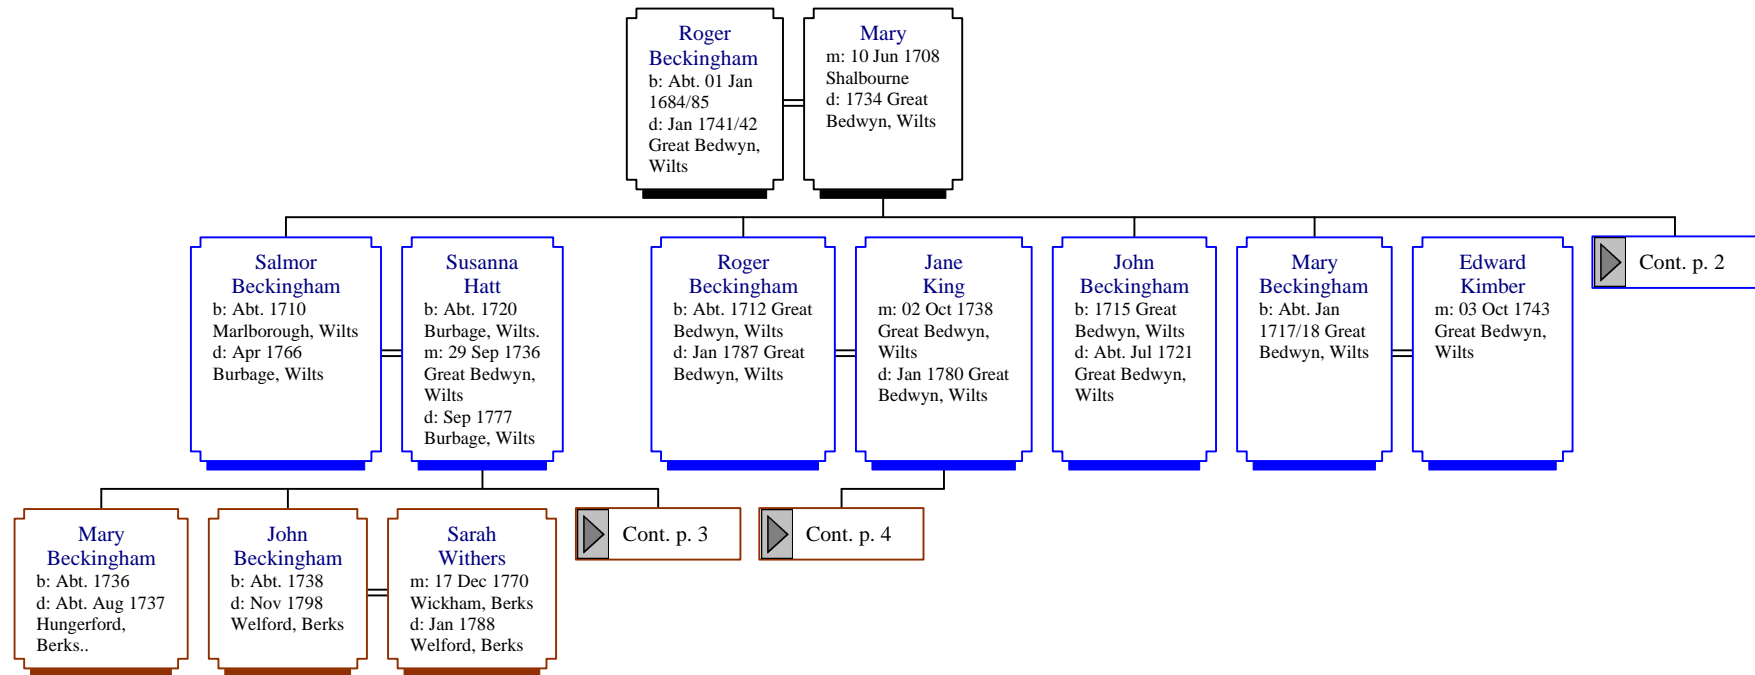

Descendants of Roger Beckingham (1 of 31)

Descendants of Roger Beckingham (2 of 31)

Descendants of Roger Beckingham (3 of 31)

Descendants of Roger Beckingham (4 of 31)

Descendants of Roger Beckingham (5 of 31)

Descendants of Roger Beckingham (6 of 31)

Descendants of Roger Beckingham (7 of 31)

Thomas Beckingham
b: 1774 Burbage, Wilts
d: 12 Mar 1840 South Savernake, Wilts

Jane Pearce
b: Abt. May 1772 Wootton Rivers, Wilts
m: 27 Apr 1797 Wootton Rivers, Wilts
d: 17 Nov 1847 Ram Alley, Burbage, Wilts