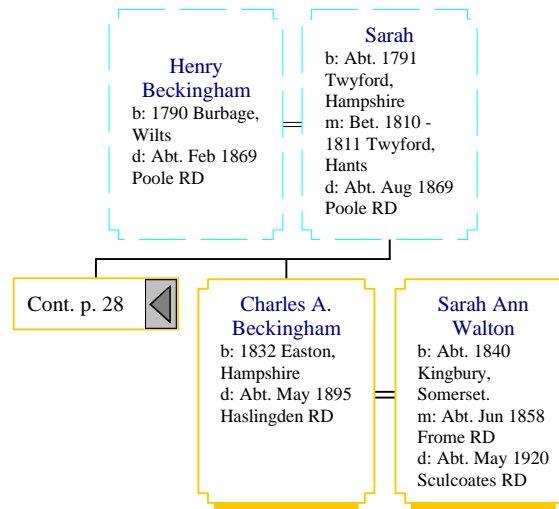

Descendants of Roger Beckingham (30 of 31)