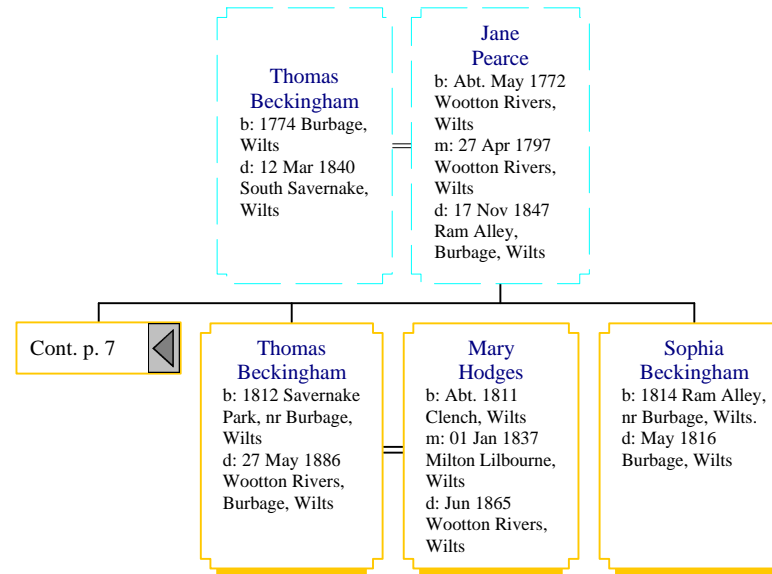

Descendants of Roger Beckingham (6 of 31)

Descendants of Roger Beckingham (7 of 31)

Thomas Beckingham
b: 1774 Burbage, Wilts
d: 12 Mar 1840 South Savernake, Wilts

Jane Pearce
b: Abt. May 1772 Wootton Rivers, Wilts
m: 27 Apr 1797 Wootton Rivers, Wilts
d: 17 Nov 1847 Ram Alley, Burbage, Wilts

Descendants of Roger Beckingham (8 of 31)

Descendants of Roger Beckingham (9 of 31)

Descendants of Roger Beckingham (10 of 31)

Descendants of Roger Beckingham (11 of 31)

Descendants of Roger Beckingham (12 of 31)

Descendants of Roger Beckingham (13 of 31)

Descendants of Roger Beckingham (14 of 31)

Descendants of Roger Beckingham (15 of 31)

Descendants of Roger Beckingham (16 of 31)

Descendants of Roger Beckingham (17 of 31)