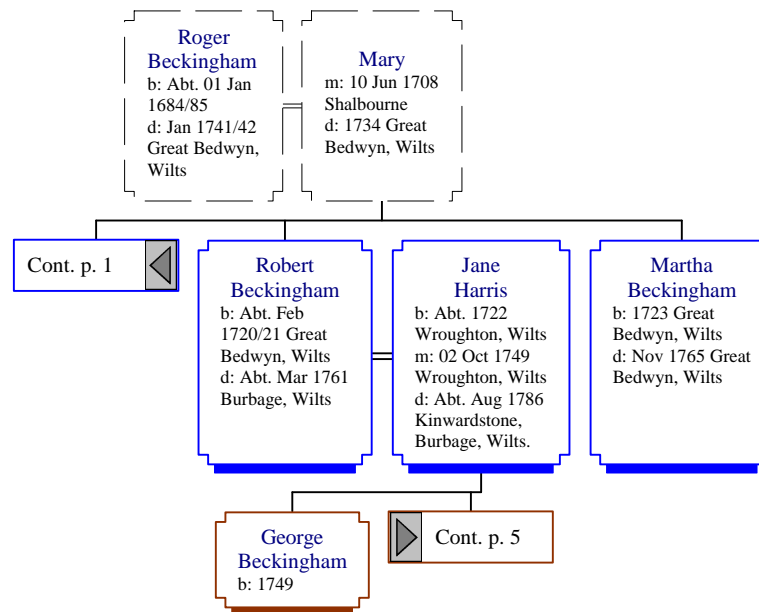

Descendants of Roger Beckingham (1 of 31)

Descendants of Roger Beckingham (2 of 31)

Descendants of Roger Beckingham (3 of 31)

Descendants of Roger Beckingham (4 of 31)

Descendants of Roger Beckingham (5 of 31)

Descendants of Roger Beckingham (6 of 31)

Descendants of Roger Beckingham (7 of 31)

Thomas Beckingham
b: 1774 Burbage, Wilts
d: 12 Mar 1840 South Savernake, Wilts

Jane Pearce
b: Abt. May 1772 Wootton Rivers, Wilts
m: 27 Apr 1797 Wootton Rivers, Wilts
d: 17 Nov 1847 Ram Alley, Burbage, Wilts