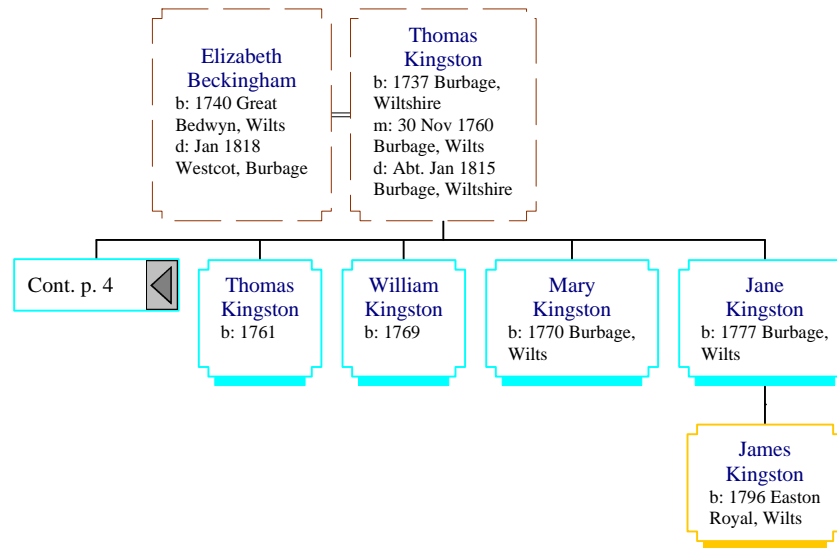

Descendants of Roger Beckingham (6 of 31)

Descendants of Roger Beckingham (7 of 31)

Thomas Beckingham
b: 1774 Burbage, Wilts
d: 12 Mar 1840 South Savernake, Wilts

Jane Pearce
b: Abt. May 1772 Wootton Rivers, Wilts
m: 27 Apr 1797 Wootton Rivers, Wilts
d: 17 Nov 1847 Ram Alley, Burbage, Wilts

Descendants of Roger Beckingham (8 of 31)

Descendants of Roger Beckingham (9 of 31)

Descendants of Roger Beckingham (10 of 31)

Descendants of Roger Beckingham (11 of 31)

Descendants of Roger Beckingham (12 of 31)