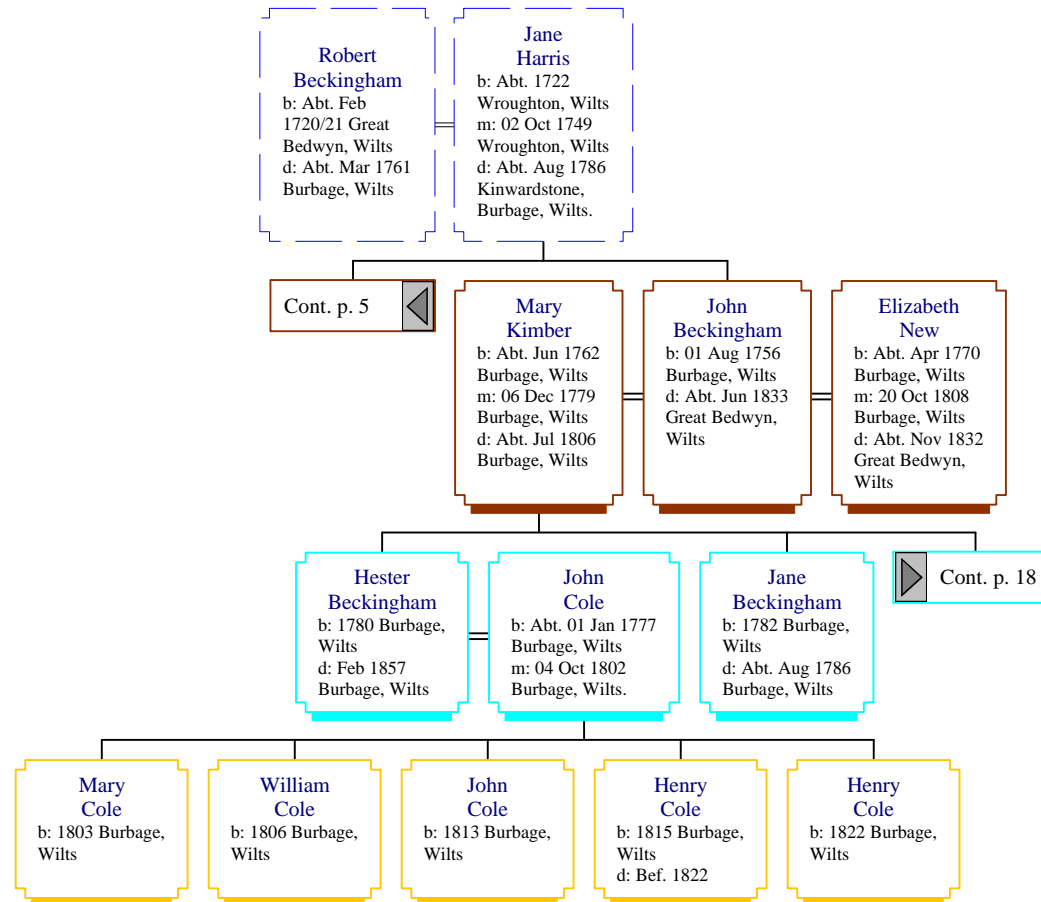

Descendants of Roger Beckingham (6 of 31)

Descendants of Roger Beckingham (7 of 31)

Thomas Beckingham
b: 1774 Burbage, Wilts
d: 12 Mar 1840 South Savernake, Wilts

Jane Pearce
b: Abt. May 1772 Wootton Rivers, Wilts
m: 27 Apr 1797 Wootton Rivers, Wilts
d: 17 Nov 1847 Ram Alley, Burbage, Wilts

Descendants of Roger Beckingham (8 of 31)

Descendants of Roger Beckingham (9 of 31)

Descendants of Roger Beckingham (10 of 31)

Descendants of Roger Beckingham (11 of 31)

Descendants of Roger Beckingham (12 of 31)

Descendants of Roger Beckingham (13 of 31)

Descendants of Roger Beckingham (14 of 31)

Descendants of Roger Beckingham (15 of 31)

Descendants of Roger Beckingham (16 of 31)

Descendants of Roger Beckingham (17 of 31)