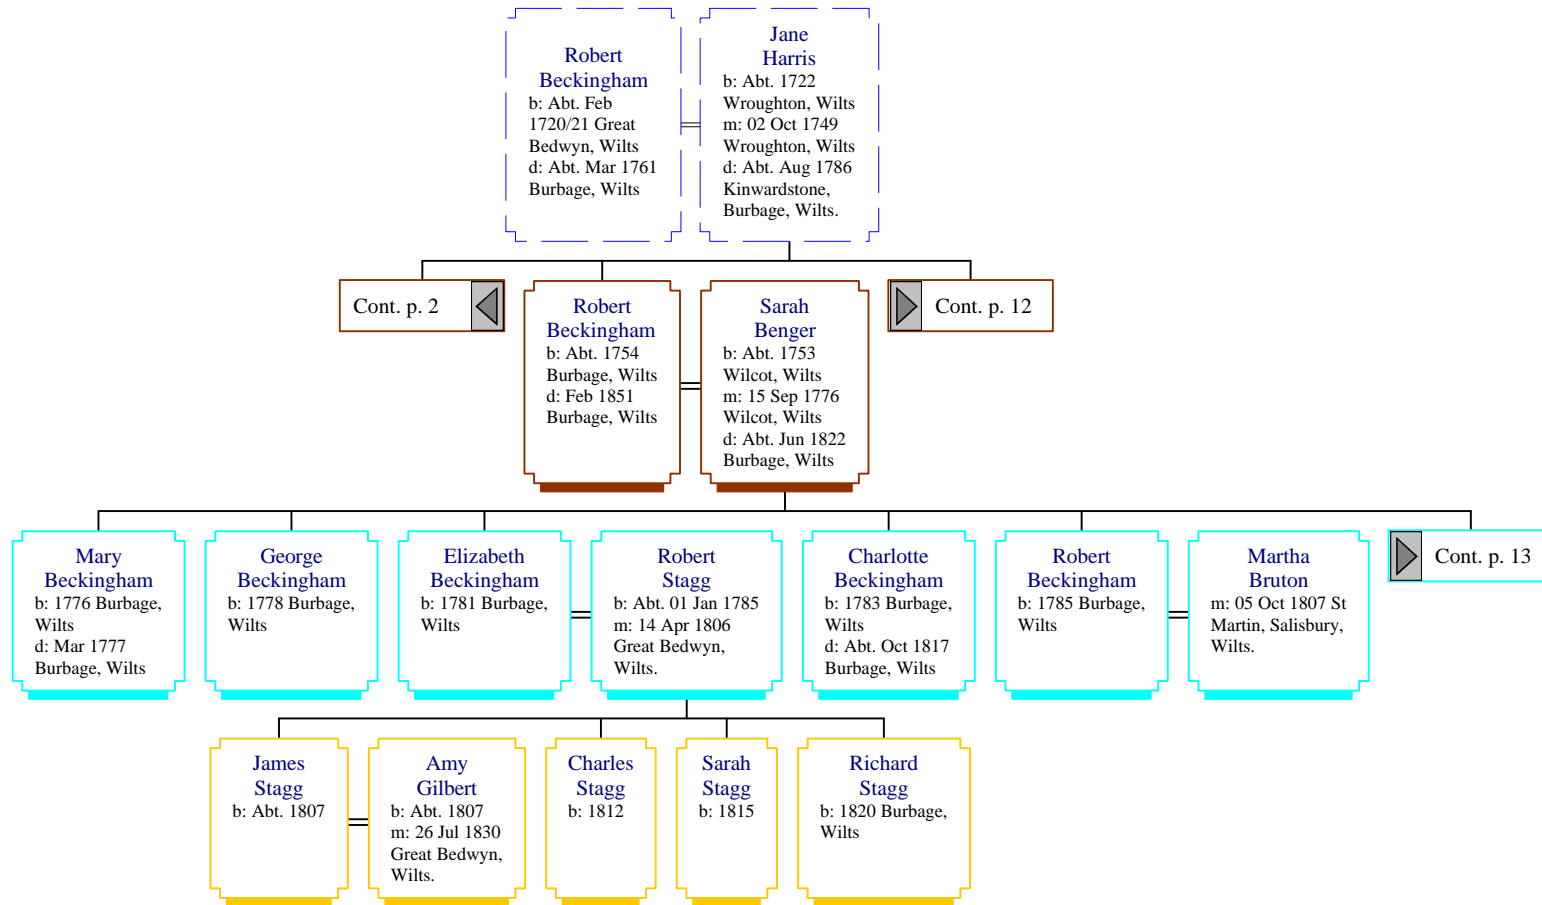

Descendants of Roger Beckingham (1 of 31)

Descendants of Roger Beckingham (2 of 31)

Descendants of Roger Beckingham (3 of 31)

Descendants of Roger Beckingham (4 of 31)

Descendants of Roger Beckingham (5 of 31)

Descendants of Roger Beckingham (6 of 31)

Descendants of Roger Beckingham (7 of 31)

Thomas Beckingham
b: 1774 Burbage, Wilts
d: 12 Mar 1840 South Savernake, Wilts

Jane Pearce
b: Abt. May 1772 Wootton Rivers, Wilts
m: 27 Apr 1797 Wootton Rivers, Wilts
d: 17 Nov 1847 Ram Alley, Burbage, Wilts