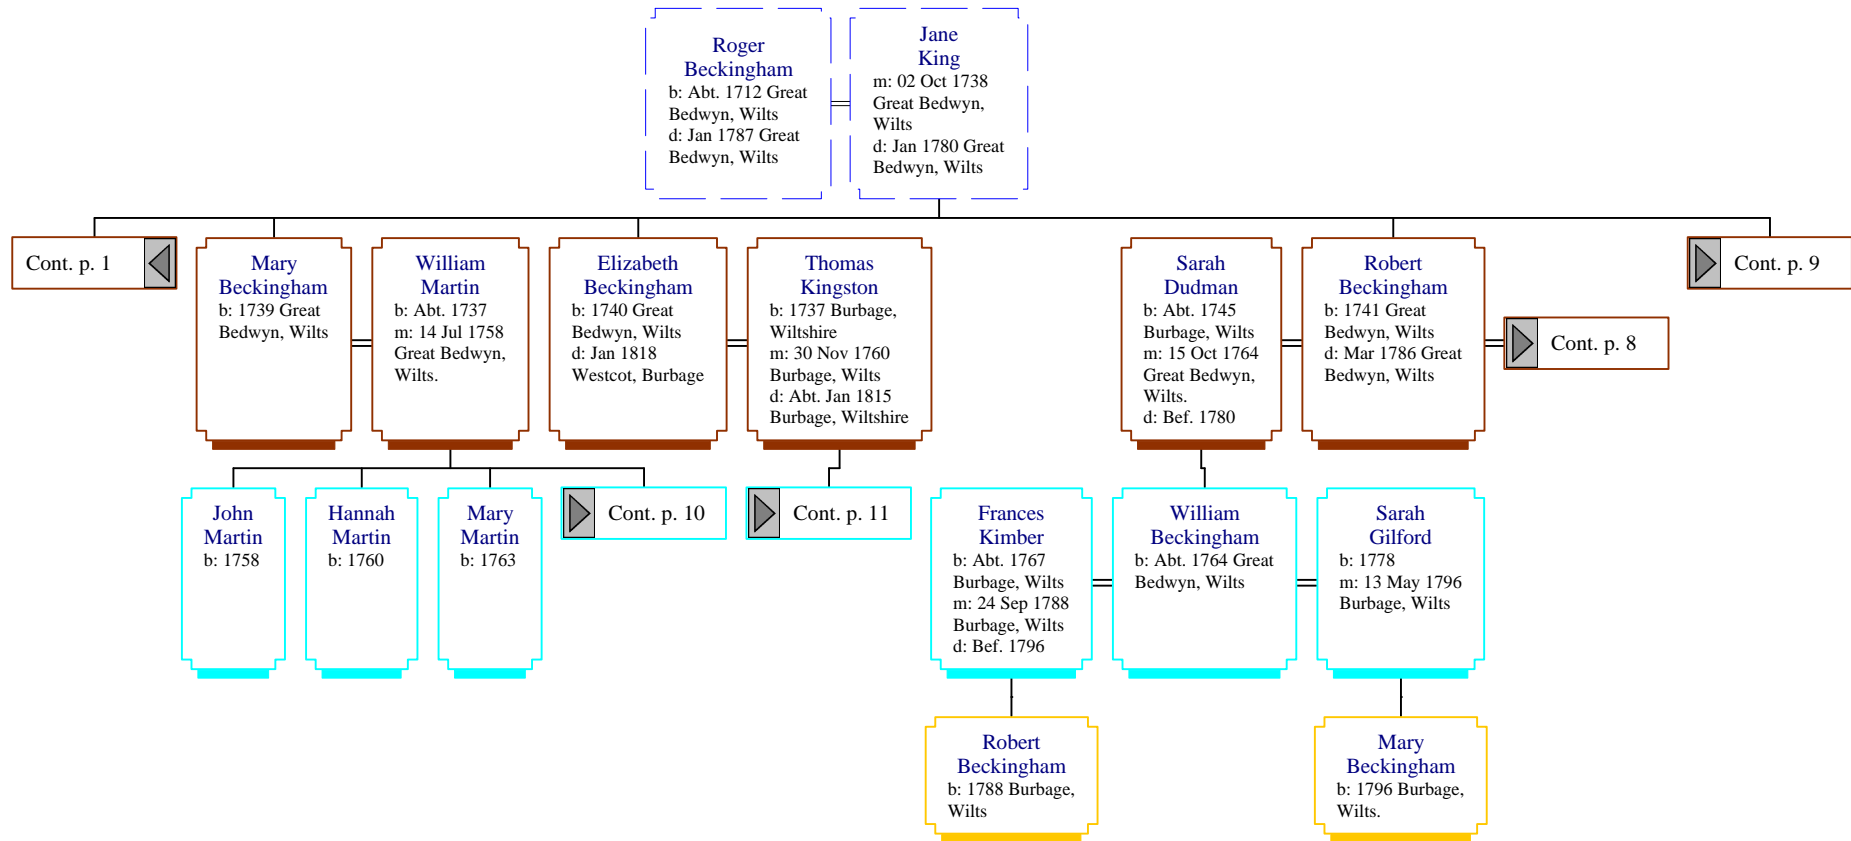

Descendants of Roger Beckingham (1 of 31)

Descendants of Roger Beckingham (2 of 31)

Descendants of Roger Beckingham (3 of 31)

Descendants of Roger Beckingham (4 of 31)

Descendants of Roger Beckingham (5 of 31)

Descendants of Roger Beckingham (6 of 31)

Descendants of Roger Beckingham (7 of 31)

Thomas Beckingham
b: 1774 Burbage, Wilts
d: 12 Mar 1840 South Savernake, Wilts

Jane Pearce
b: Abt. May 1772 Wootton Rivers, Wilts
m: 27 Apr 1797 Wootton Rivers, Wilts
d: 17 Nov 1847 Ram Alley, Burbage, Wilts