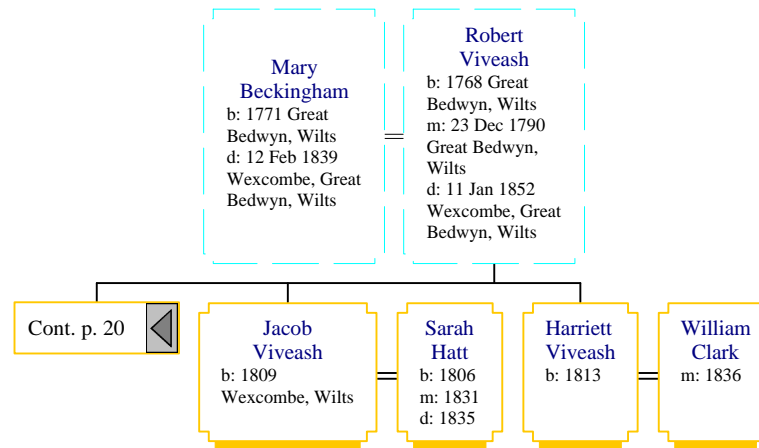

Emily Charlotte Hall
b: 1828 Avington, Hants
m: 06 Oct 1851 St Martin, Birmingham
d: 05 Dec 1885
Ringwood Road, Parkestone, Poole

Cont. p. 28

Descendants of Roger Beckingham (26 of 31)

Descendants of Roger Beckingham (27 of 31)

**Benjamin
Beckingham**
b: 1790 Great
Bedwyn, Wilts
d: 09 Jul 1870 East
Grafton, Wilts

**Meriah
Rathbourne**
b: Abt. 1790 Great
Bedwyn, Wilts
m: 19 Oct 1812
Shalbourne, Wilts
d: 09 Mar 1878
East Grafton, Wilts